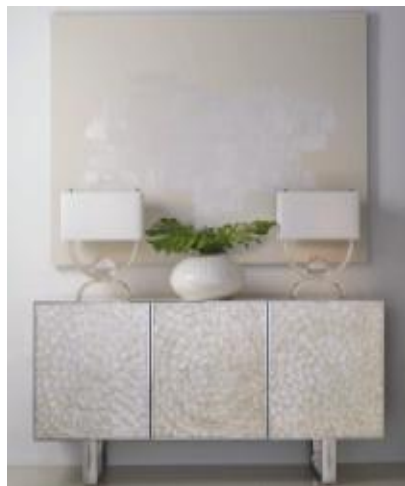

KAKAHIKA

Meaning: Morning

カカヒアカ: デザインコンセプト「朝」

Inspired by the moment right before the sun rises over the ocean, this concept feels calm and relaxed.

朝日が昇る前のうっすらと明るくなった瞬間に着想を得た穏やかで落ち着いたデザイン

LIVING ROOM

SOFA

COFFEE TABLE

MEDIA CONSOLE

CHAIR (FABRIC)

SIDE TABLE

FLOOR LAMP

MIRROR

BENCH

OR CONSOLE TABLE

PILLOWS